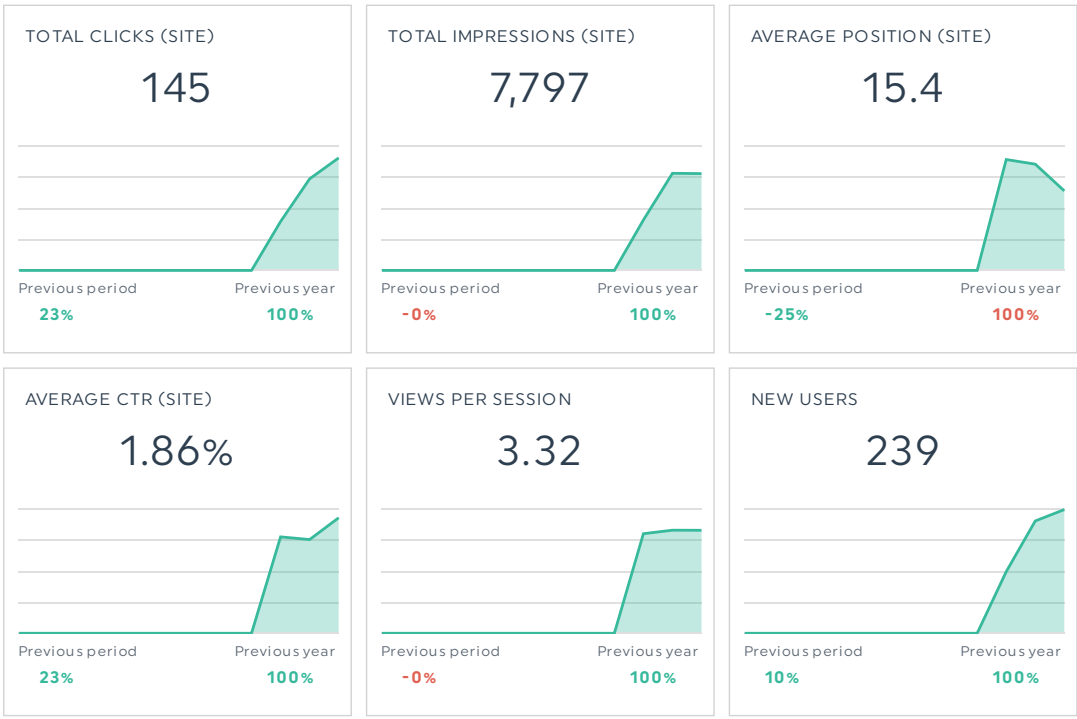

METRICS OVERVIEW

SESSIONS BY USER TYPE

	Sessions	Change
New / established		
new	239	+22
returning	95	+8
(not set)	18	-13

TOP TRAFFIC SOURCES

Session Default Channel Grouping	Sessions
Organic Search	254
Direct	86
Referral	7
Organic Social	3
Unassigned	1

GOOGLE BUSINESS PROFILE

CUSTOMER ACTIONS

PHONE CALLS

34

WEBSITE CLICKS

113

MESSAGES

0

TOTAL VIEWS

1,699

TOP GOOGLE SERVICES

Google Service	Total Views
Views on Search	1,336
Views on Maps	363

TOP REVIEWS

Review	Rating
...	5.0
...	5.0
...	5.0
...	5.0
...	5.0
...	5.0
...	5.0
...	5.0
...	5.0
...	5.0

TOTAL VIEWS BY GOOGLE SERVICE

HEAT MAP

Your heatmap is available for viewing [here](#).