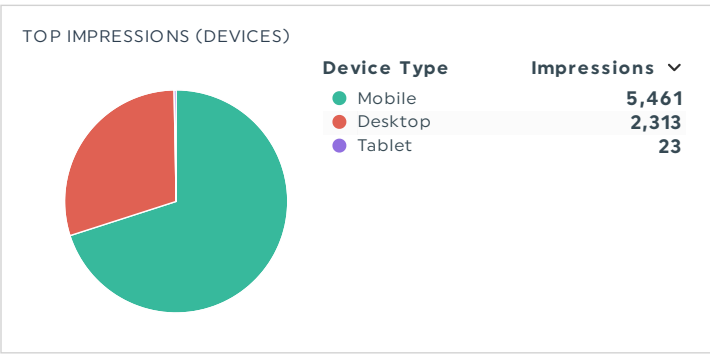

METRICS OVERVIEW

SESSIONS BY USER TYPE

	Sessions	Change
New / established		
new	239	+22
returning	95	+8
(not set)	18	-13

TOP TRAFFIC SOURCES

Session Default Channel Grouping	Sessions
Organic Search	254
Direct	86
Referral	7
Organic Social	3
Unassigned	1

SITE HEALTH

TOP 5 RECOMMENDATIONS

Improve site load speed	Performance	Medium Priority
Update Link URLs to be more human and Search Engine readable	Links	Low Priority
Add Alt attributes to all images	On-Page SEO	Low Priority
Create and link your Facebook Page	Social	Low Priority
Create and link your Twitter profile	Social	Low Priority

GOOGLE BUSINESS PROFILE

CUSTOMER ACTIONS

PHONE CALLS

34

WEBSITE CLICKS

113

MESSAGES

0

TOTAL VIEWS

1,699

TOP GOOGLE SERVICES

Google Service	Total Views
Views on Search	1,336
Views on Maps	363

TOP REVIEWS

Review	Rating
...	5.0
...	5.0
...	5.0
...	5.0
...	5.0
...	5.0
...	5.0
...	5.0
...	5.0
...	5.0