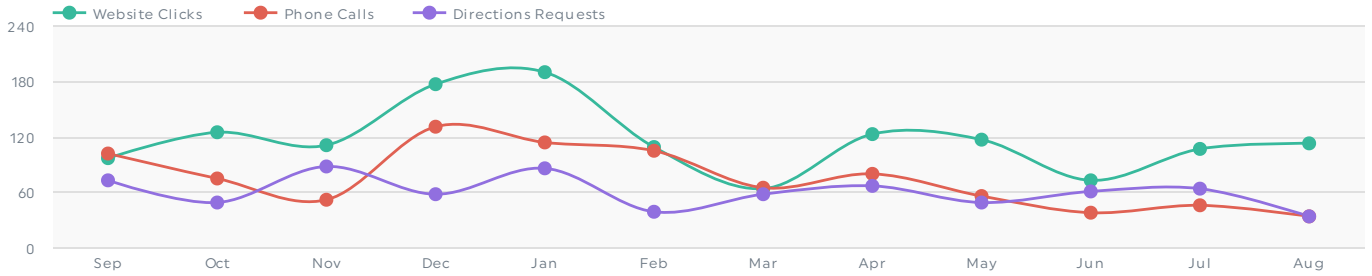

METRICS OVERVIEW

SESSIONS BY USER TYPE

	Sessions	Change
New / established		
new	239	+22
returning	95	+8
(not set)	18	-13

TOP TRAFFIC SOURCES

Session Default Channel Grouping	Sessions
Organic Search	254
Direct	86
Referral	7
Organic Social	3
Unassigned	1

SITE HEALTH

TOP 5 RECOMMENDATIONS

Improve site load speed	Performance	Medium Priority
Update Link URLs to be more human and Search Engine readable	Links	Low Priority
Add Alt attributes to all images	On-Page SEO	Low Priority
Create and link your Facebook Page	Social	Low Priority
Create and link your Twitter profile	Social	Low Priority

GOOGLE BUSINESS PROFILE

CUSTOMER ACTIONS

PHONE CALLS

34

WEBSITE CLICKS

113

MESSAGES

0

TOTAL VIEWS

1,699

TOP GOOGLE SERVICES

Google Service	Total Views
Views on Search	1,336
Views on Maps	363

TOP REVIEWS

Review	Rating
...	5.0
...	5.0
...	5.0
...	5.0
...	5.0
...	5.0
...	5.0
...	5.0
...	5.0
...	5.0