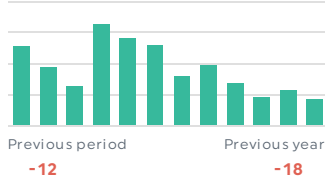

METRICS OVERVIEW

SESSIONS BY USER TYPE

	Sessions	Change
New / established		
new	239	+22
returning	95	+8
(not set)	18	-13

TOP TRAFFIC SOURCES

Session Default Channel Grouping	Sessions
Organic Search	254
Direct	86
Referral	7
Organic Social	3
Unassigned	1

SITE HEALTH

TOP 5 RECOMMENDATIONS

Improve site load speed	Performance	Medium Priority
Update Link URLs to be more human and Search Engine readable	Links	Low Priority
Add Alt attributes to all images	On-Page SEO	Low Priority
Create and link your Facebook Page	Social	Low Priority
Create and link your Twitter profile	Social	Low Priority

GOOGLE BUSINESS PROFILE

CUSTOMER ACTIONS

PHONE CALLS

34

WEBSITE CLICKS

113

MESSAGES

0