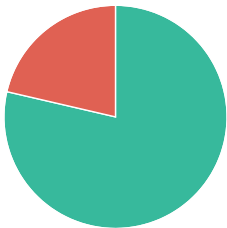

GOOGLE BUSINESS PROFILE

CUSTOMER ACTIONS

PHONE CALLS

34

WEBSITE CLICKS

113

MESSAGES

0

TOTAL VIEWS

1,699

TOP GOOGLE SERVICES

Google Service	Total Views
Views on Search	1,336
Views on Maps	363

TOP REVIEWS

Review	Rating
...	5.0
...	5.0
...	5.0
...	5.0
...	5.0
...	5.0
...	5.0
...	5.0
...	5.0
...	5.0