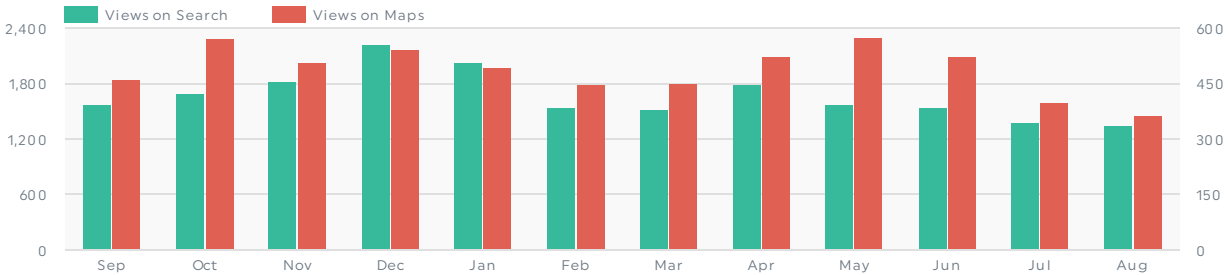

METRICS OVERVIEW

SESSIONS BY USER TYPE

	Sessions	Change
New / established		
new	239	+22
returning	95	+8
(not set)	18	-13

TOP TRAFFIC SOURCES

Session Default Channel Grouping	Sessions
Organic Search	254
Direct	86
Referral	7
Organic Social	3
Unassigned	1

GOOGLE BUSINESS PROFILE

CUSTOMER ACTIONS

PHONE CALLS

34

WEBSITE CLICKS

113

MESSAGES

0

TOTAL VIEWS

1,699

TOP GOOGLE SERVICES

Google Service	Total Views
Views on Search	1,336
Views on Maps	363

TOP REVIEWS

Review	Rating
...	5.0
...	5.0
...	5.0
...	5.0
...	5.0
...	5.0
...	5.0
...	5.0
...	5.0
...	5.0

TOTAL VIEWS BY GOOGLE SERVICE

HEAT MAP

Your heatmap is available for viewing [here](#).