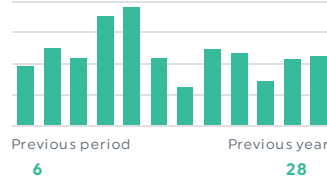

METRICS OVERVIEW

SESSIONS BY USER TYPE

	Sessions	Change
New / established		
new	239	+22
returning	95	+8
(not set)	18	-13

TOP TRAFFIC SOURCES

Session Default Channel Grouping	Sessions
Organic Search	254
Direct	86
Referral	7
Organic Social	3
Unassigned	1

GOOGLE BUSINESS PROFILE

CUSTOMER ACTIONS

PHONE CALLS

34

WEBSITE CLICKS

113

MESSAGES

0

TOTAL VIEWS

1,699

TOP GOOGLE SERVICES

Google Service	Total Views
Views on Search	1,336
Views on Maps	363

TOP REVIEWS

Review	Rating
...	5.0
...	5.0
...	5.0
...	5.0
...	5.0
...	5.0
...	5.0
...	5.0
...	5.0
...	5.0