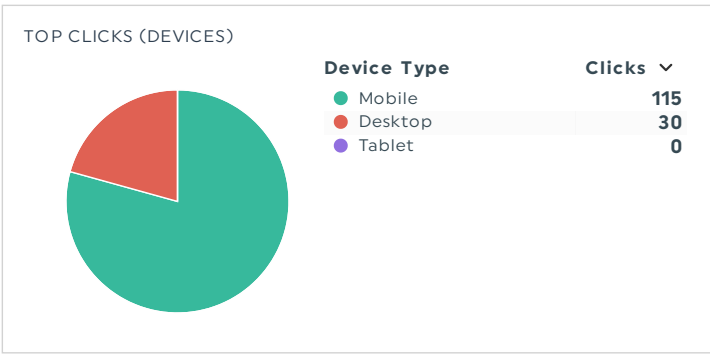

METRICS OVERVIEW

SESSIONS BY USER TYPE

	Sessions	Change
New / established		
new	239	+22
returning	95	+8
(not set)	18	-13

TOP TRAFFIC SOURCES

Session Default Channel Grouping	Sessions
Organic Search	254
Direct	86
Referral	7
Organic Social	3
Unassigned	1

SITE HEALTH

TOP 5 RECOMMENDATIONS

Improve site load speed	Performance	Medium Priority
Update Link URLs to be more human and Search Engine readable	Links	Low Priority
Add Alt attributes to all images	On-Page SEO	Low Priority
Create and link your Facebook Page	Social	Low Priority
Create and link your Twitter profile	Social	Low Priority

TOTAL VIEWS

1,699

TOP GOOGLE SERVICES

Google Service	Total Views
Views on Search	1,336
Views on Maps	363

TOP REVIEWS

Review	Rating
...	5.0
...	5.0
...	5.0
...	5.0
...	5.0
...	5.0
...	5.0
...	5.0
...	5.0
...	5.0